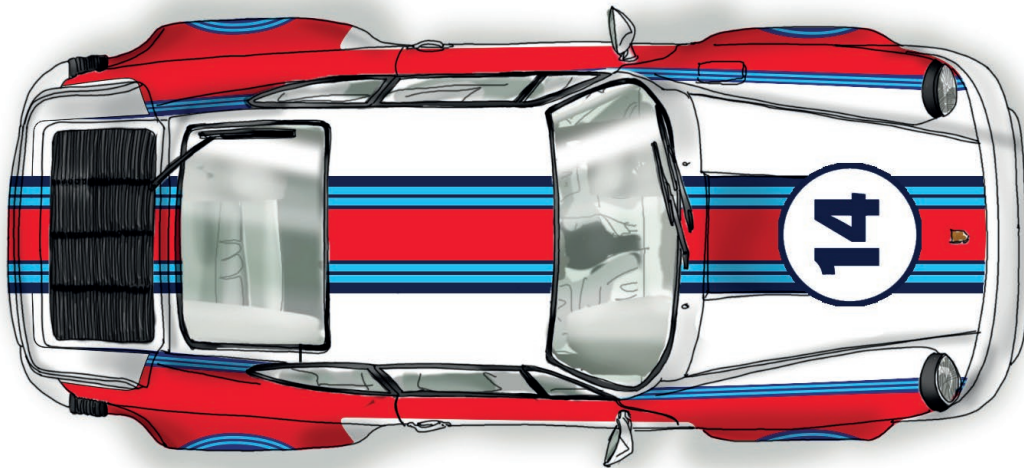

Toughroads

Martini Racing Design

White

Optional // Surcharge
€ 350.00
excl. VAT

Number Print