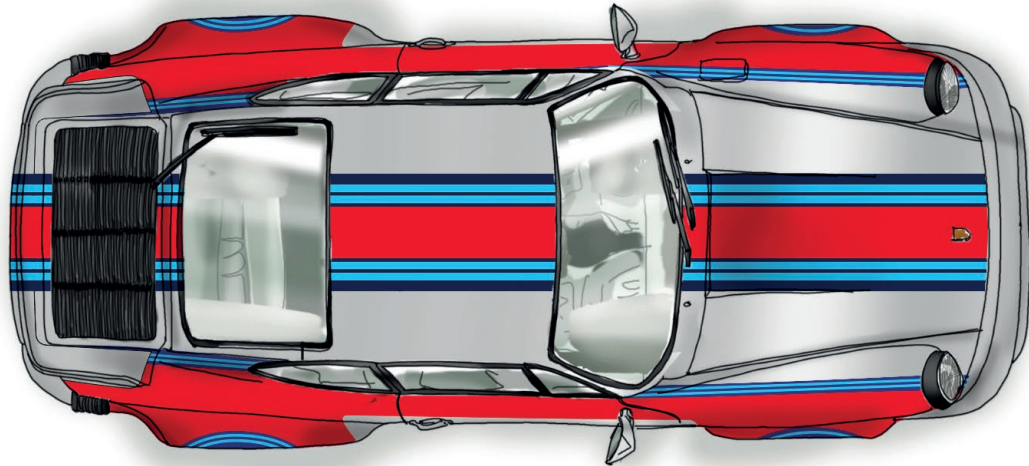

Toughroads

Martini Racing Design

Silver

Serie // No Surcharge

€ 0.00
excl. VAT

Paint Finish