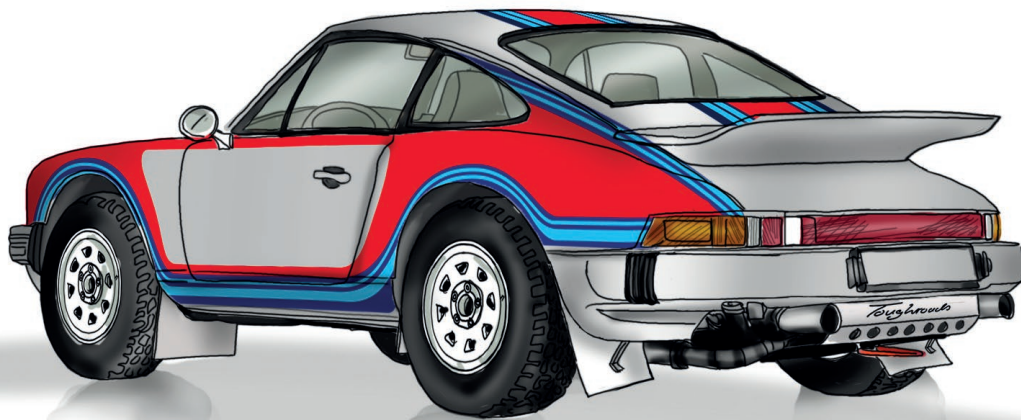

Toughroads

Martini Racing Design

Silver

Serie // No Surcharge

€ 0.00
excl. VAT

Paint Finish