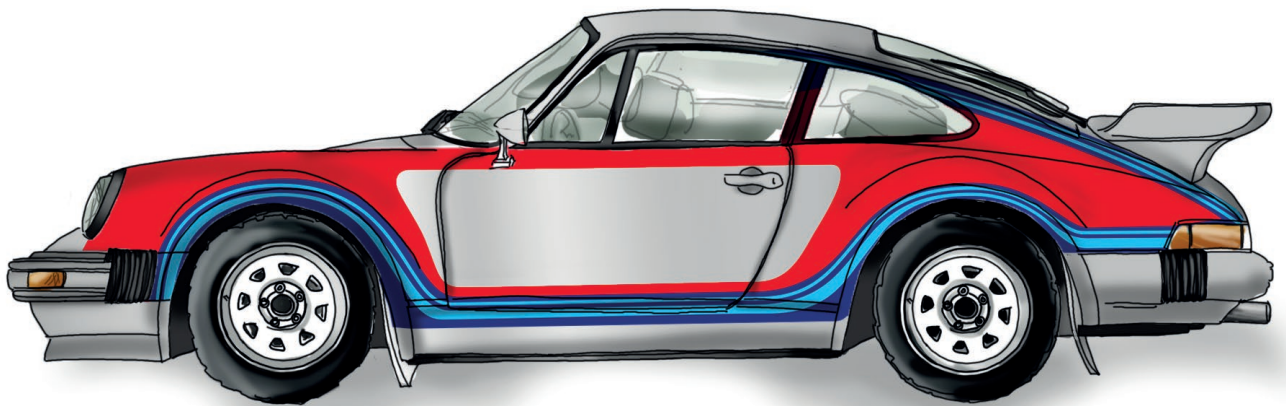

Martini Racing Design

Silver

Serie // No Surcharge

€ 0.00

excl. VAT

Paint Finish

*Toughroads*

**Martini Racing Design**