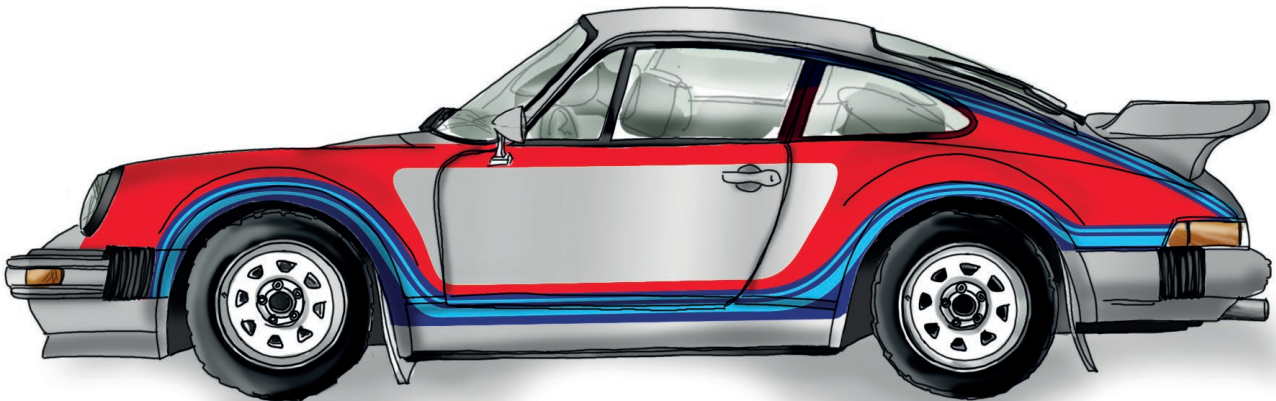

Martini Racing Design

Silver

Serie // No Surcharge

€ 0.00

excl. VAT

Paint Finish

*Toughroads*

**Martini Racing Design**